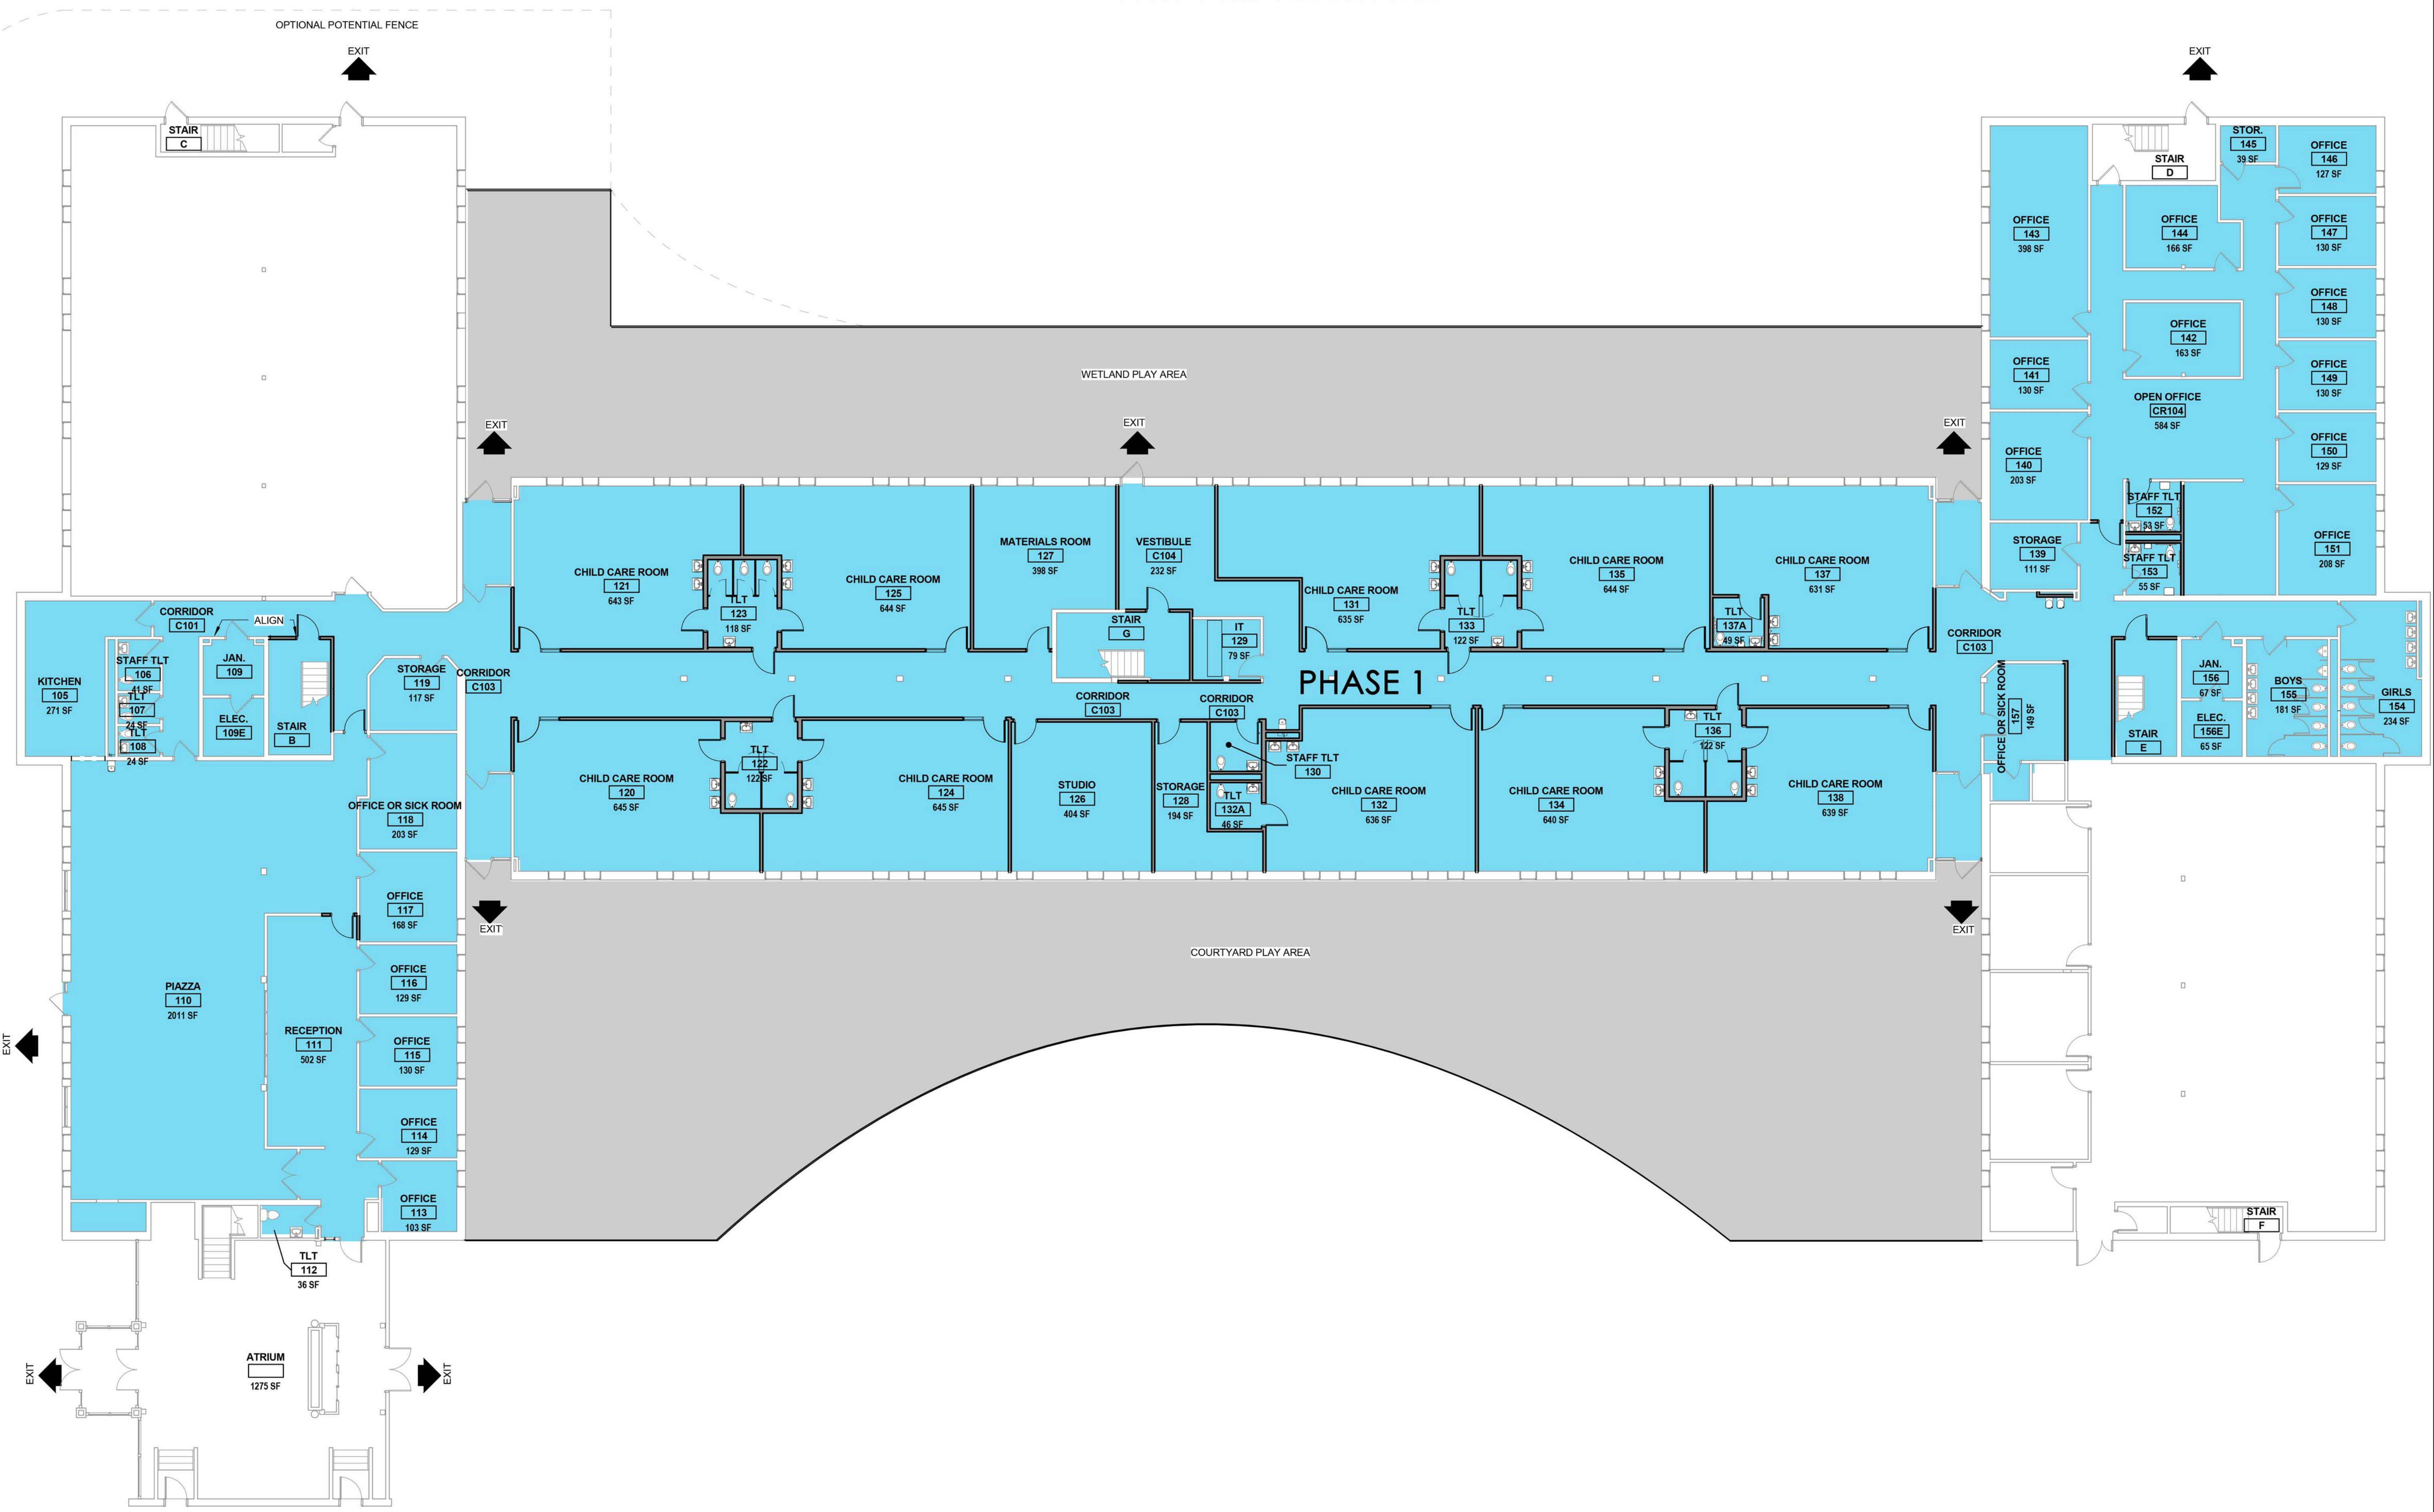

ITHAKA EARLY CHILDHOOD LEARNING CENTER

PROPOSED FLOOR PLAN

www.tetratech.com
 240 Continental Drive, Suite 200
 Newark, DE 19713
 Tel: 302.738.7551 Fax: 302.454.5989

| MARK | DATE | DESCRIPTION |
|------|------|-------------|
| | | |
| | | |
| | | |
| | | |

BY: _____
 ODYSSEY CHARTER SCHOOL
 EARLY CHILDHOOD INITIATIVE BUILDING 27
PROPOSED FIRST FLOOR PLAN

Project No.: ### Proj. Number
 Designed By: TES
 Drawn By: NHC
 Checked By: ALB

1 FIRST FLOOR PLAN - NEW WORK PLAN
 A-101 SCALE: 3/32" = 1'-0"